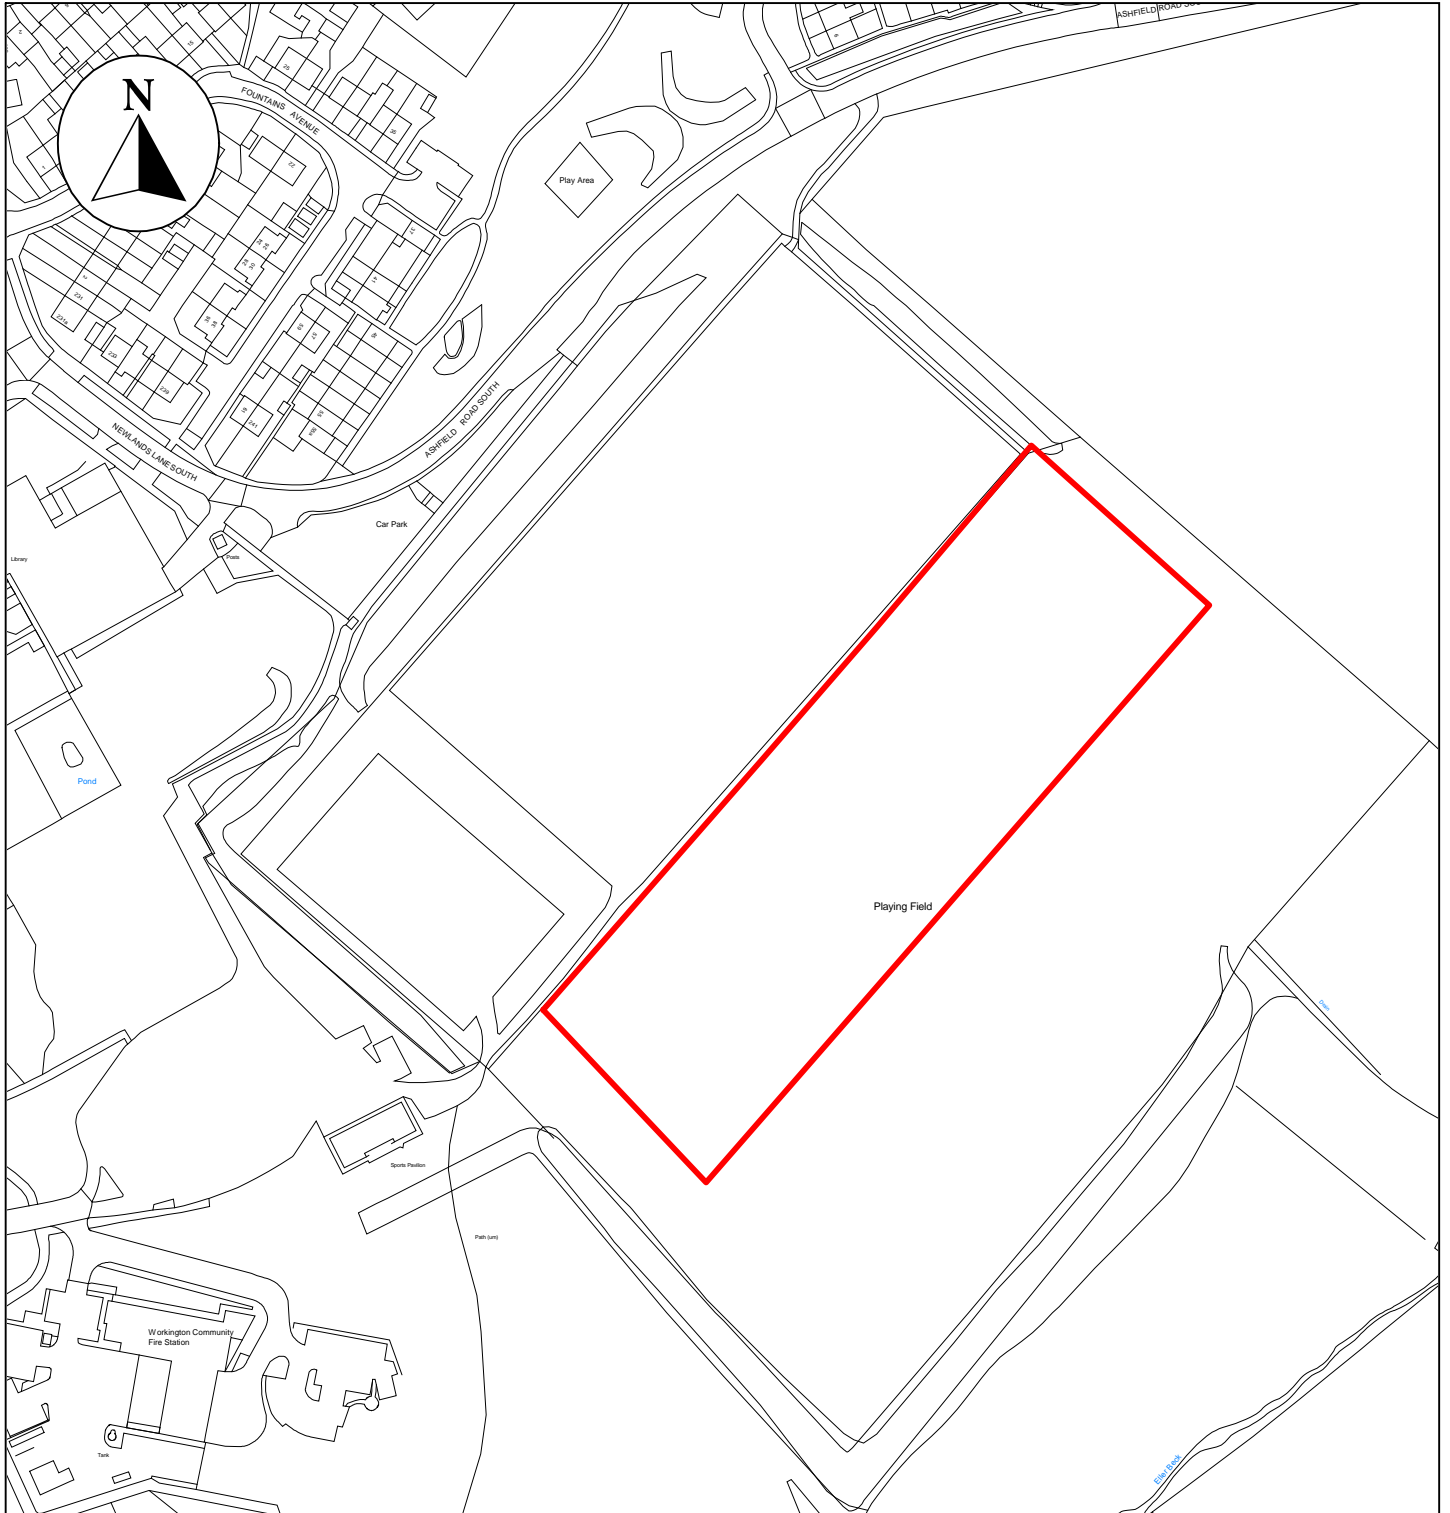

Public Space Protection Order Cumberland Council 2024

ANTI-SOCIAL BEHAVIOUR CRIME AND
POLICING ACT 2014

Land at Moorclose Road, Workington

Neighbourhoods
Education and Enforcement
Allerdale House
Workington
CA14 3YJ

Scale: 1 : 2,250
Date: February 2024

©crown copyright database rights 2024
ordnance survey AC0000861732